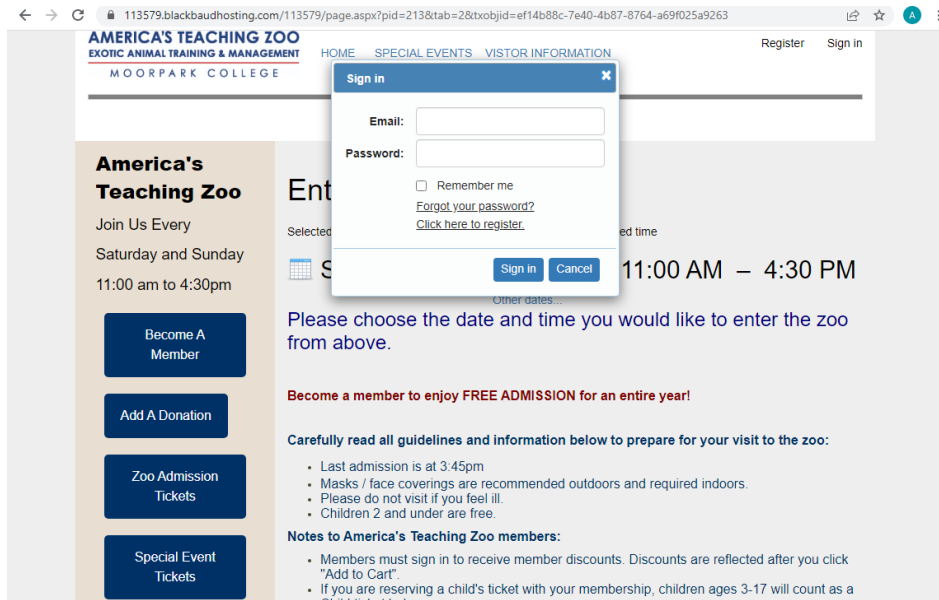

Once logged in, you will see your email address in the upper right hand corner. You then may select the date you wish to reserve your tickets for, and enter the quantity of tickets desired. Each Membership level provides different benefits. If you wish to purchase extra tickets you may do so at this time as well. Click on Add to Cart to apply your Member Benefits to your order.