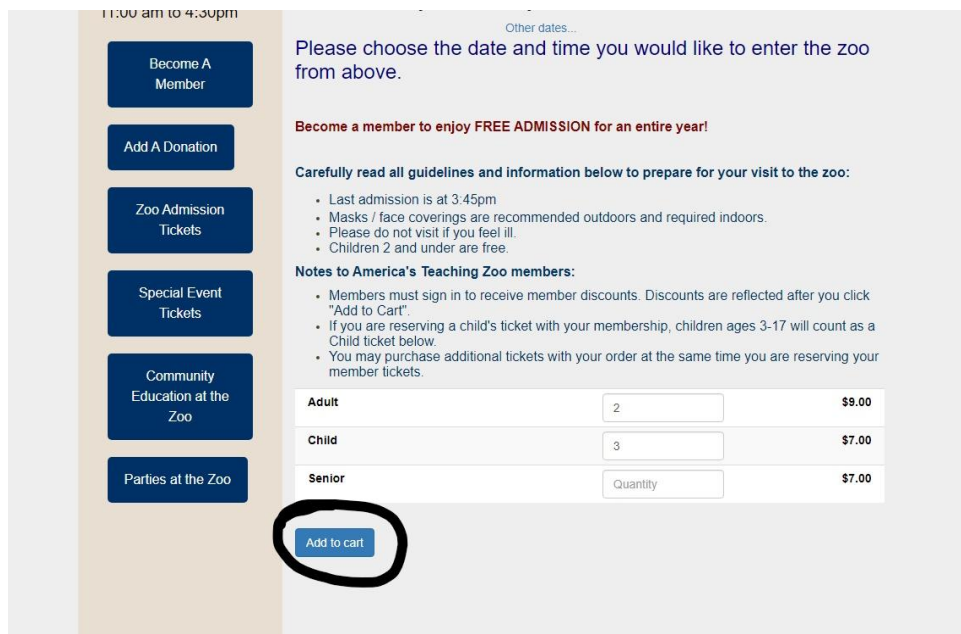

The next page will show your Cart with your Membership Benefits applied. If you purchased other Tickets you will see a balance. Continue with Checkout and your tickets will be emailed to you.