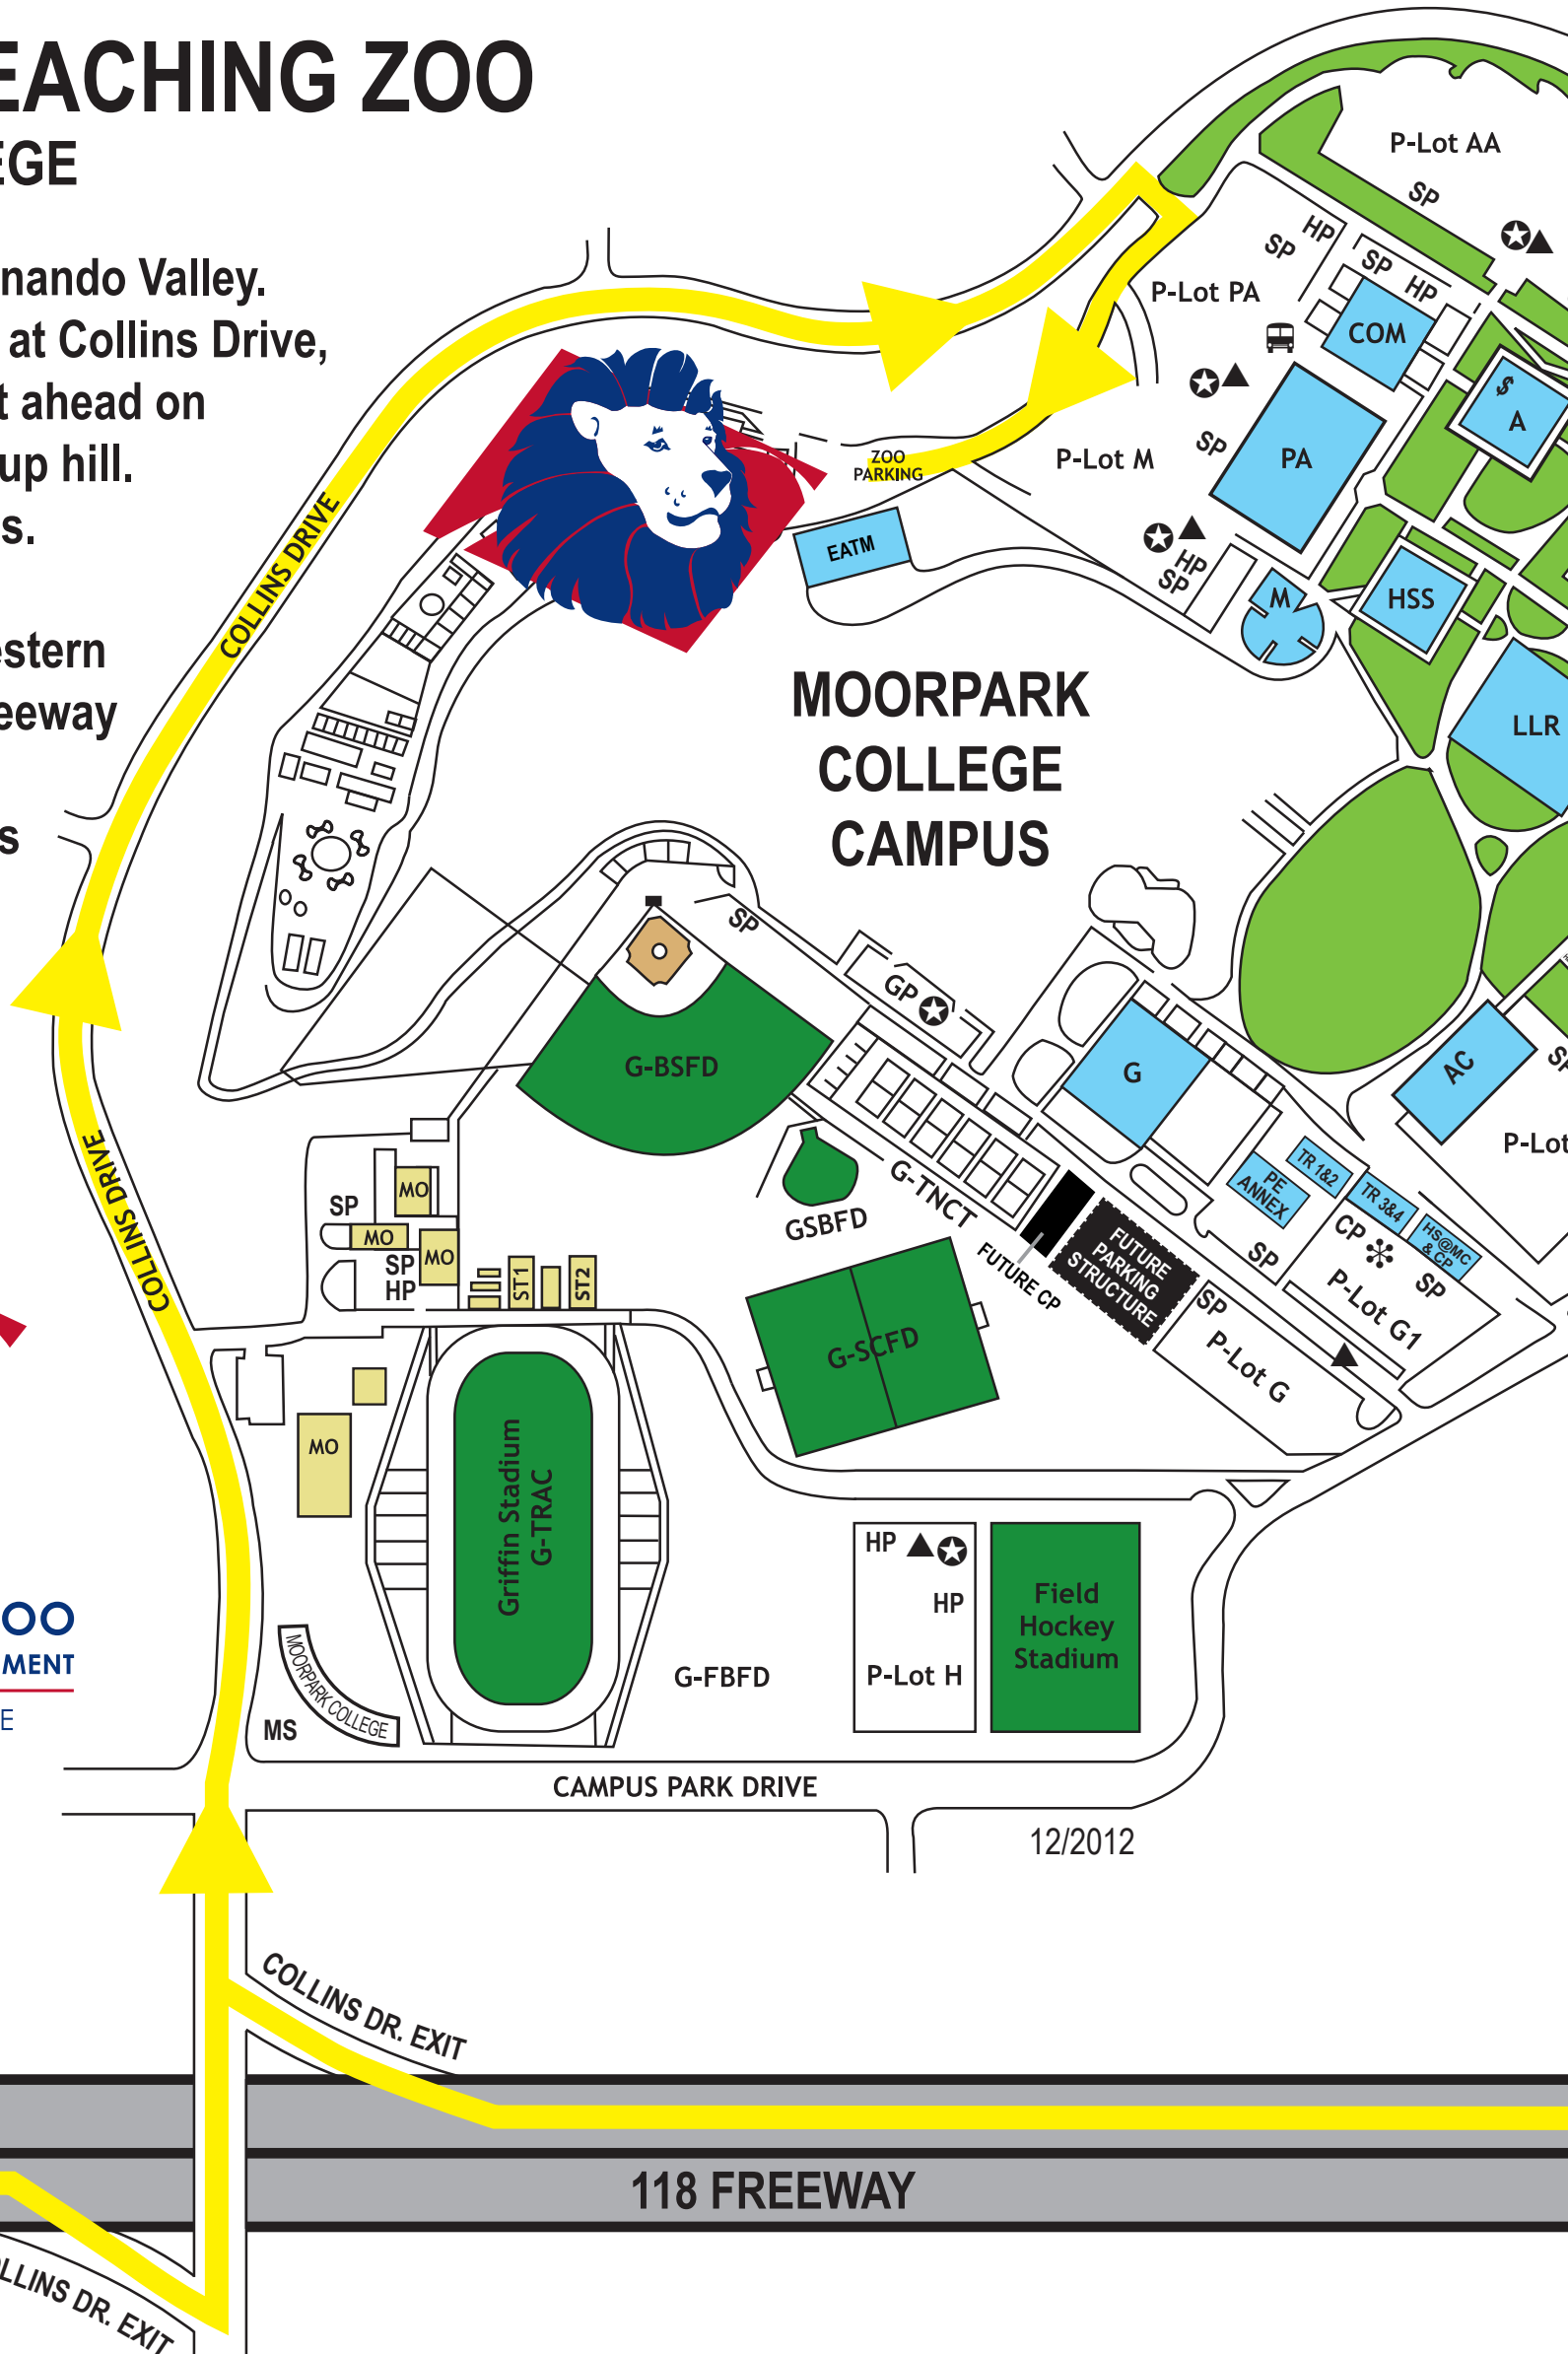

# AMERICA'S TEACHING ZOO AT MOORPARK COLLEGE

From Simi Valley & San Fernando Valley.  
Take 118 freeway west, exit at Collins Drive,  
turn right. Proceed straight ahead on  
Collins Drive and continue up hill.  
Turn right into parking areas.

From Thousand Oaks & Western  
Ventura County. Take 23 freeway  
north, which becomes 118  
freeway east. Exit at Collins  
Drive and turn left.  
Continue up hill and  
turn right into  
parking areas.

**AMERICA'S TEACHING ZOO**  
EXOTIC ANIMAL TRAINING & MANAGEMENT  
MOORPARK COLLEGE

118 FREEWAY

COLLINS DR. EXIT

COLLINS DR. EXIT

12/2012